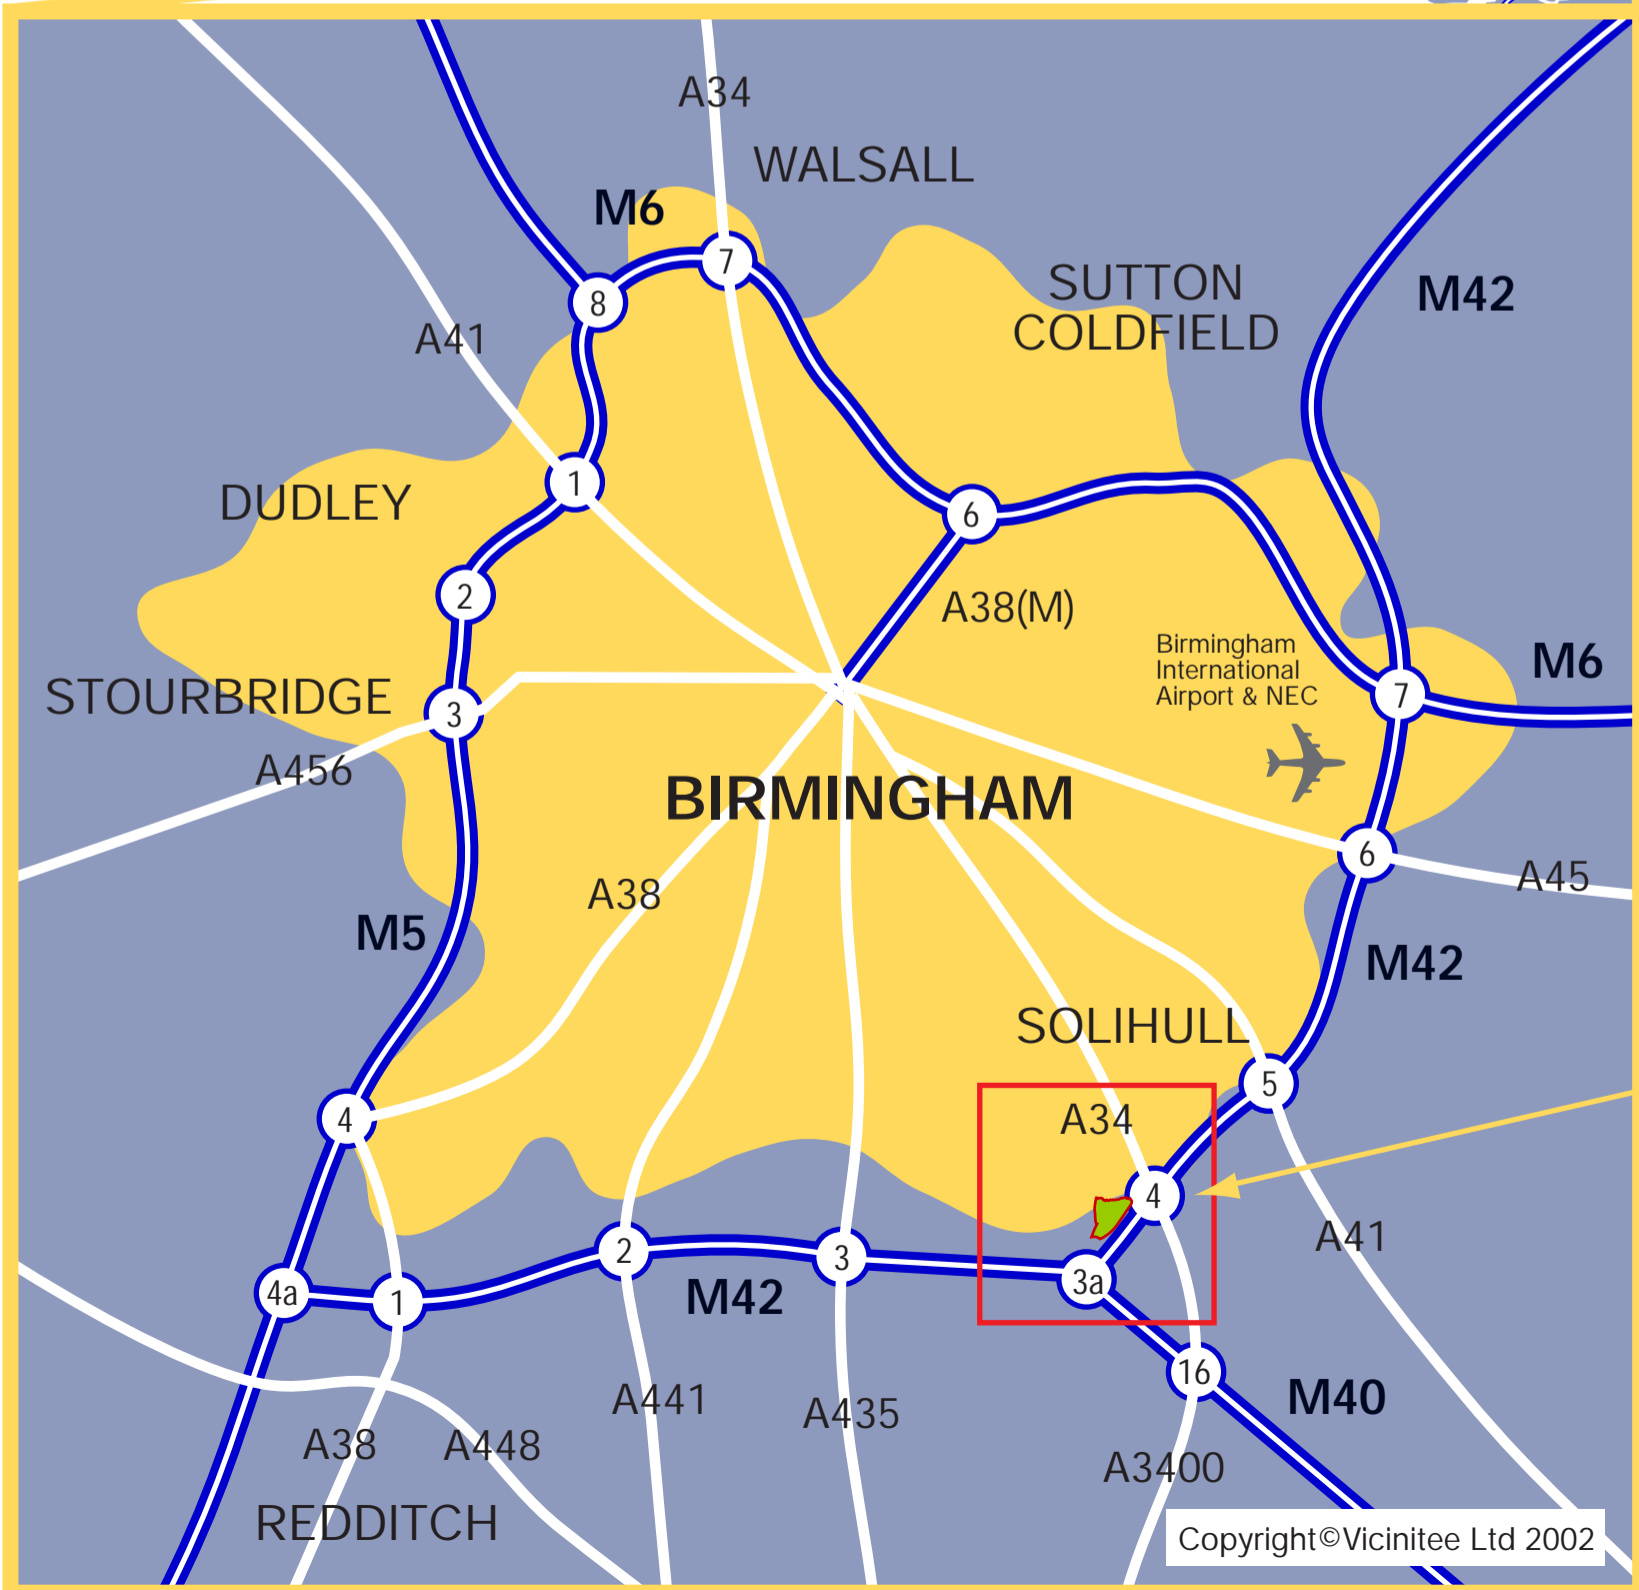

BLYTHE VALLEY PARK  
**Birmingham Motorways**

Access to  
Blythe Valley Park  
via M42 Junction 4