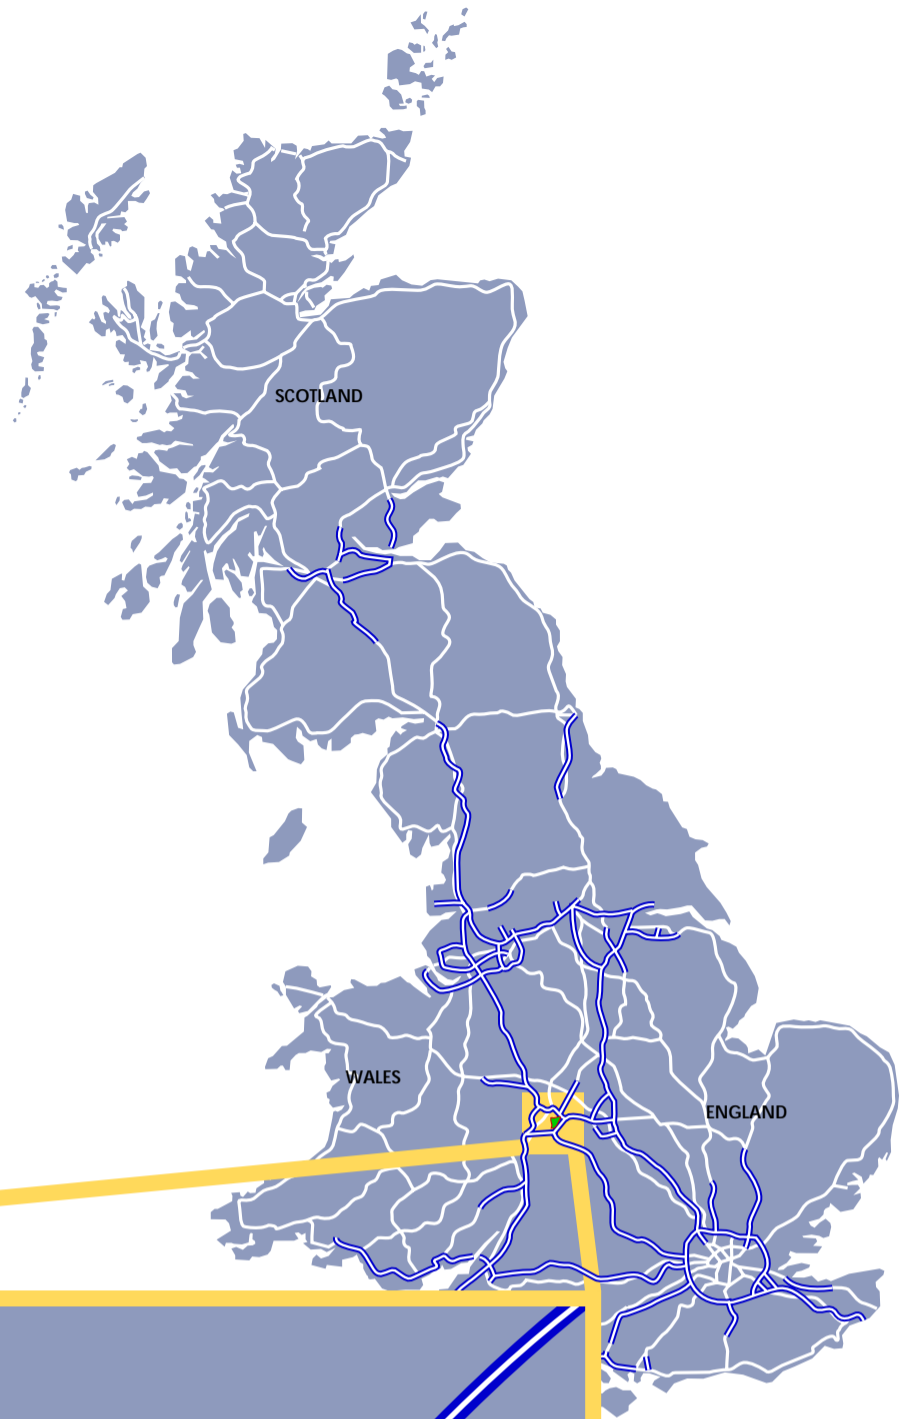

BLYTHE VALLEY PARK  
**Birmingham Motorways**

Access to  
Blythe Valley Park  
via M42 Junction 4